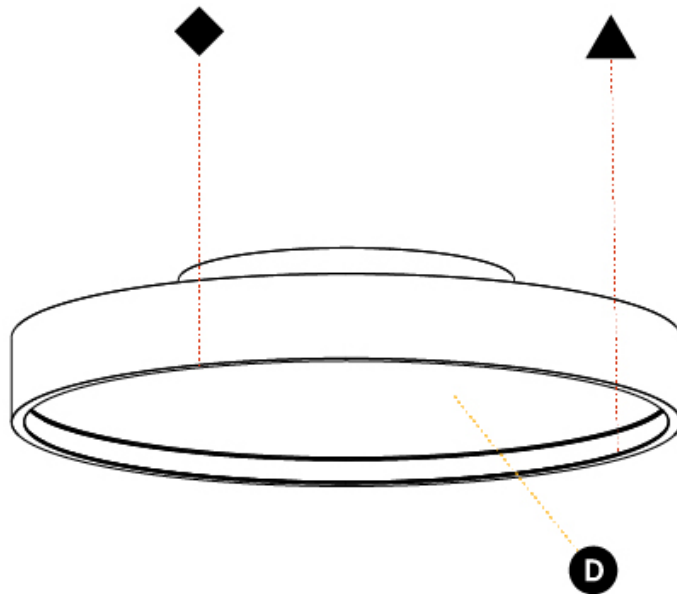

A3D101-

PROJECT

TYPE

SPECIFIER

QUANTITY

DATE