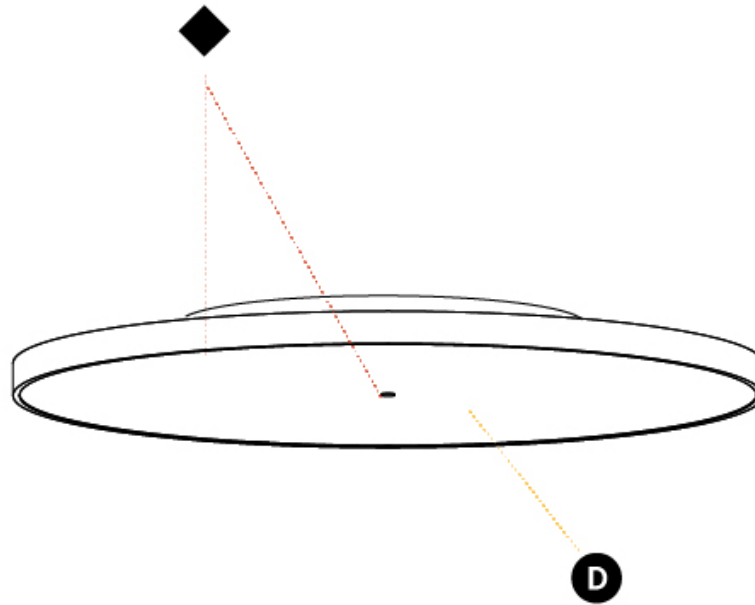

SIGN DIVA SURFACE

A3D093-

PROJECT

TYPE

SPECIFIER

QUANTITY

DATE