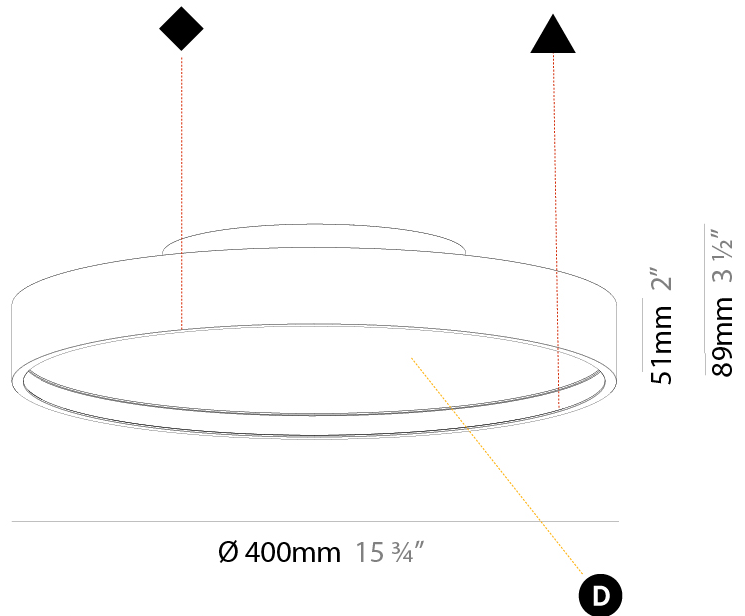

1. To build a product code in our configurator select the specify button on the base model # product page
2. To build a manual product code on this datasheet choose from the options listed below in blue font and add the suffix to the base model #

GENERAL

Series: Sign Diva
Subseries: Sign Diva Korona
Brand: Prolicht
Division: Architectural
Mounting Type: Surface
Mounting Location: Ceiling
Subcategory: Ambient

PHYSICAL

Shape: Round
Diameter (mm): 400
Diameter (in): 15 3/4
Height (mm): 89
Height (in): 3 1/2
Light Distribution: Direct
Weight (kg): 2.636
Weight (lbs): 5.811
Diffuser: [PMMA - Opal/Micro-Prism/Sparkling Secret/Vintage Industrial](#)
Fixture Finish: [SSR / BKV / CWI / CRY / HAB / UFT / ITA / RUA / FTG / MYG / LOD / PUS / FRO / FUP / KIA / POP / BLS / SPG / MEY / GOH / GUM / CHC / COM / ABZ / JAG / OBR / MOS / ROR](#)
Fixture Material: [Extruded Aluminum / Steel](#)

ELECTRICAL

Lamp Type: LED (Zhaga Standard)
Input Wattage (W): 19.8
Total Output Wattage (W): 16
Dimming: [Tri-Mode (Non-Dimming and Phase Dimming (120Vac only) and 0-10V Dimming)](#)
Driver Included: Yes
Driver Location: Integrated
Driver Type: Constant Current - Universal
Driver Class: Class 2
Input Voltage (V): 120 - 277
Constant Current (MA): 500

LED

[Color Temperature (°K): 3000 / 3500 / 4000](#)
Max. Delivered Lumen (lm): 2260 / 2293 / 2340
CRI: >90 CRI
Lamp Life (hrs): 50000

OPTICAL

RATINGS AND CERTIFICATIONS

Certified By: Certified for North American Standards
IP rating: IP20