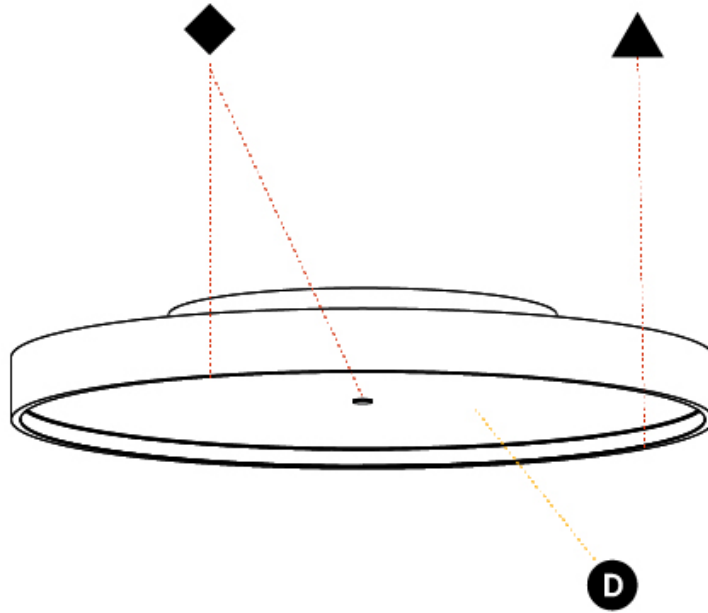

SIGN DIVA KORONA SURFACE

A3D102-

PROJECT

TYPE

SPECIFIER

QUANTITY

DATE